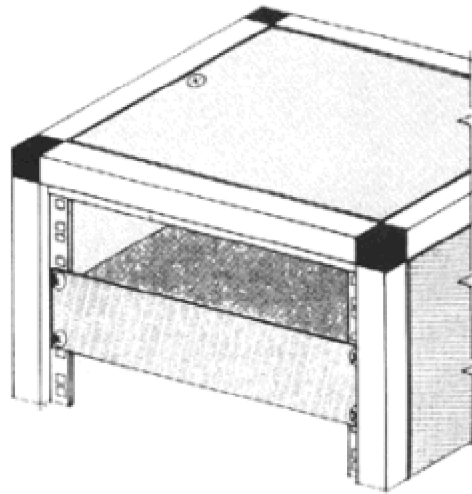

Zip-Rack

ZIP-RACK 19 INCH RACK SYSTEM

PRO SERIES

THE UNIQUE "OFF THE SHELF"
19 INCH RACK FRAME THAT'S
EASILY ASSEMBLED FROM A
CONVENIENT, LOW COST KIT PACK

-NB 2U Rack mount case and cover are optional extras

Offering

- Quality Finish
- Multiple Sizes-Ex Stock
- Strength, yet lightweight
- Open Frame first then "optioned up" as required
- Accommodates extensive range of ZIP-RACK accessories

COVERS	DOORS
CASTERS	HD TRAYS
SLIDE TRAY	LD TRAYS
VENT PANELS	DRAWERS
AC PANELS	ETC.