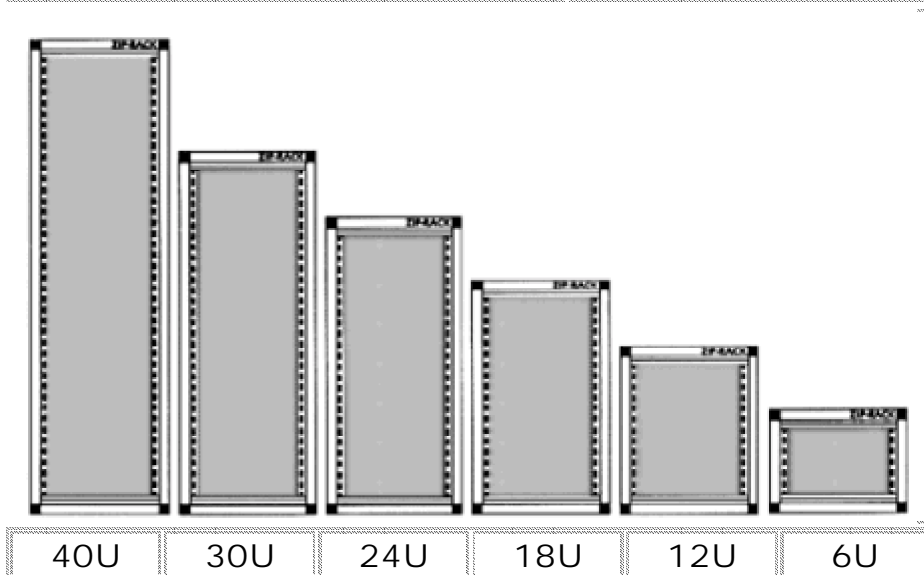

"MULTI ROLE" DESIGN

servicing -
Communications
Data Networks
Security & Surveillance
Sound Systems
Video Studios
Process Control
Bldg. Management
Automation, etc.

REF. ZIP-RACK ACCESSORIES SHEETS